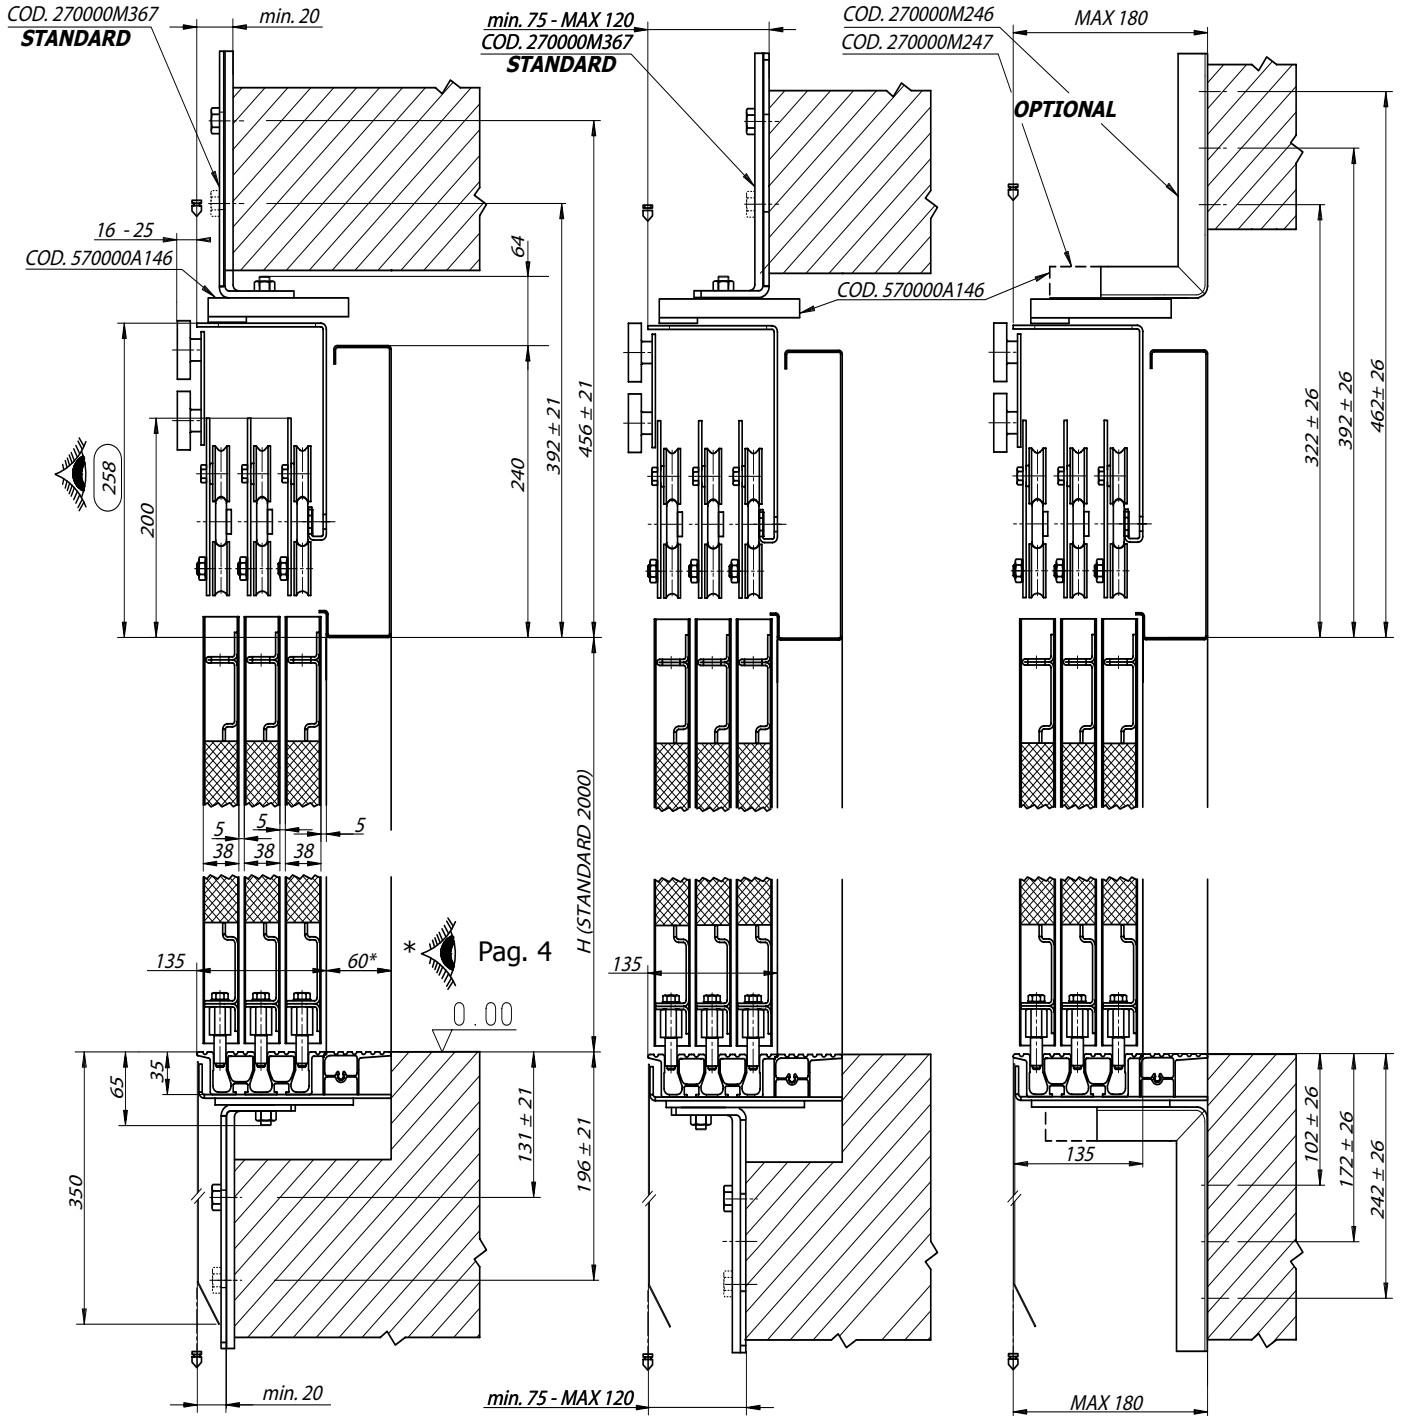

SIDE OVERALL DIMENSIONS, FIXING WITH UNI STRUTS

**A 600 - 1150
SMALL**