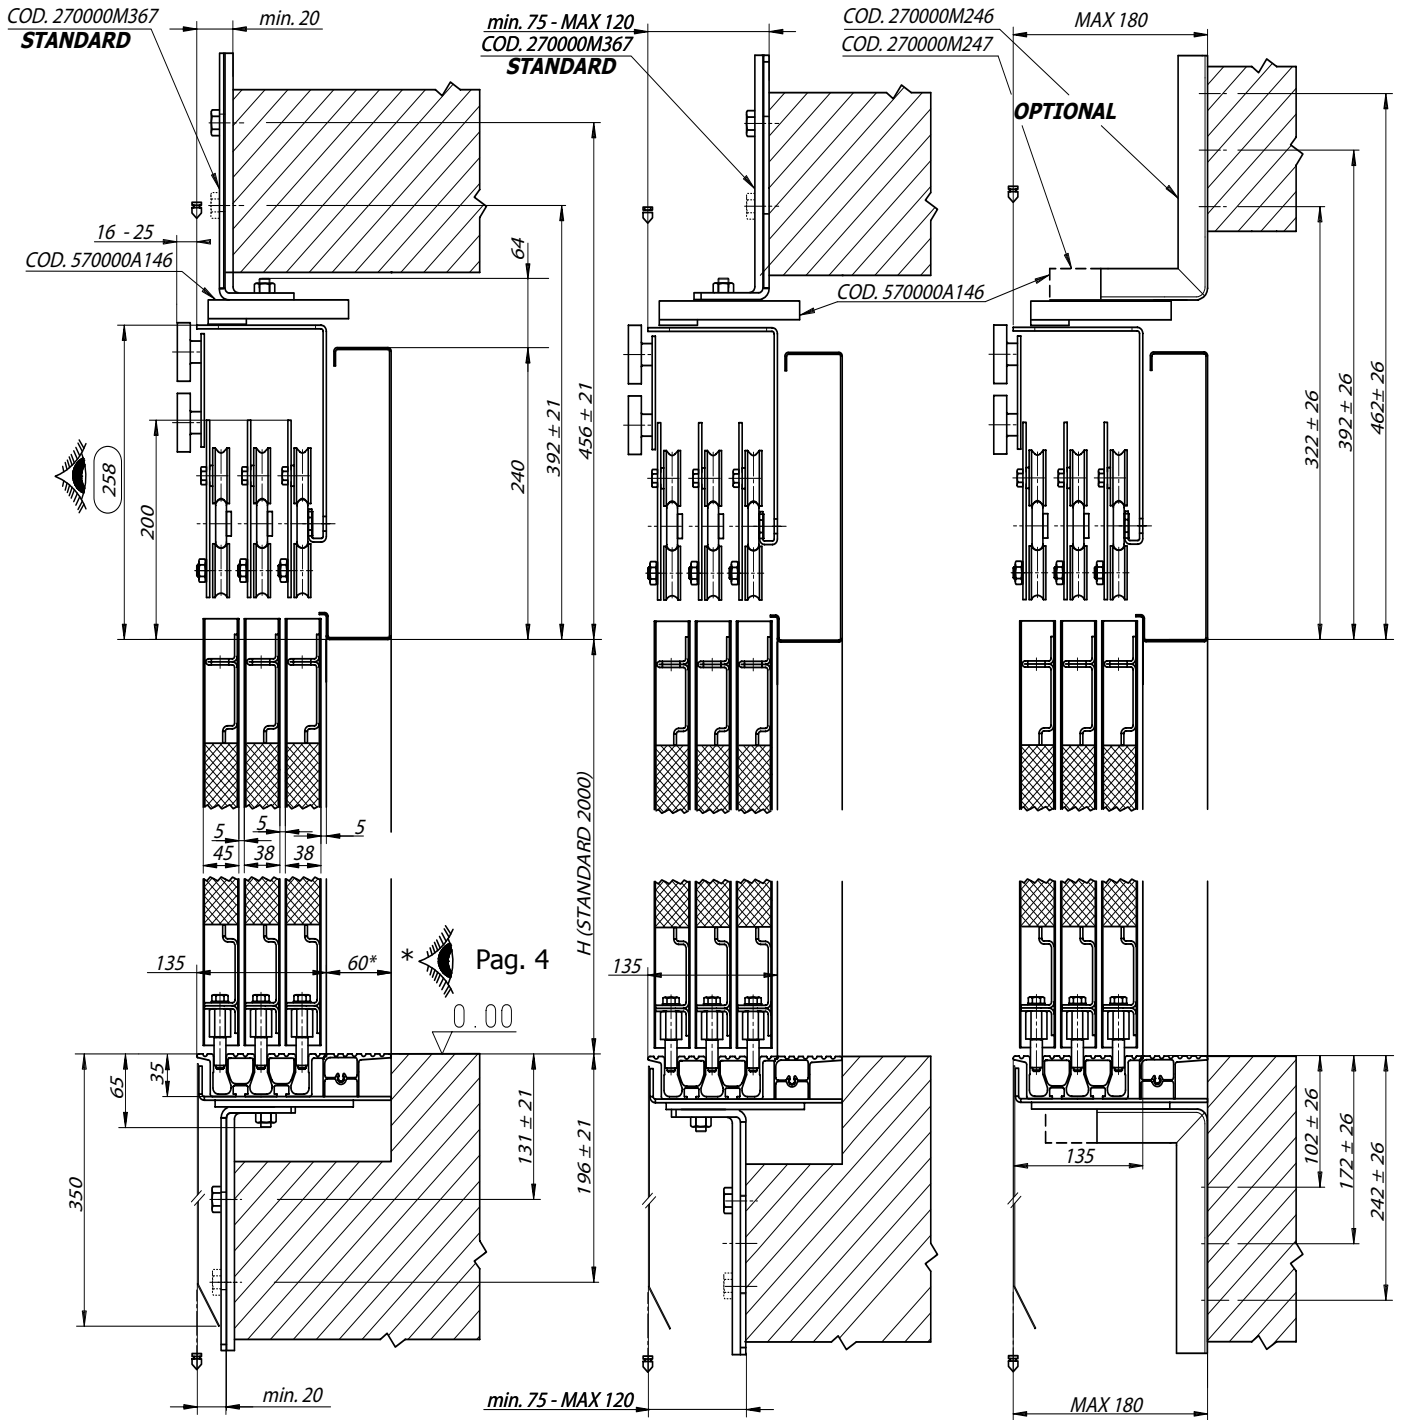

H	2000	2100	2200	2300	2400	2500	2600
S3	NR.4			NR.5			NR.6

\* Pag. 7-8

**SIDE OVERALL DIMENSIONS, FIXING STANDARD**

L6C

**A 900 - 1750  
SMALL**

**SIDE OVERALL DIMENSIONS, FIXING WITH UNI STRUTS**

L6C

**A 900 - 1750  
SMALL**