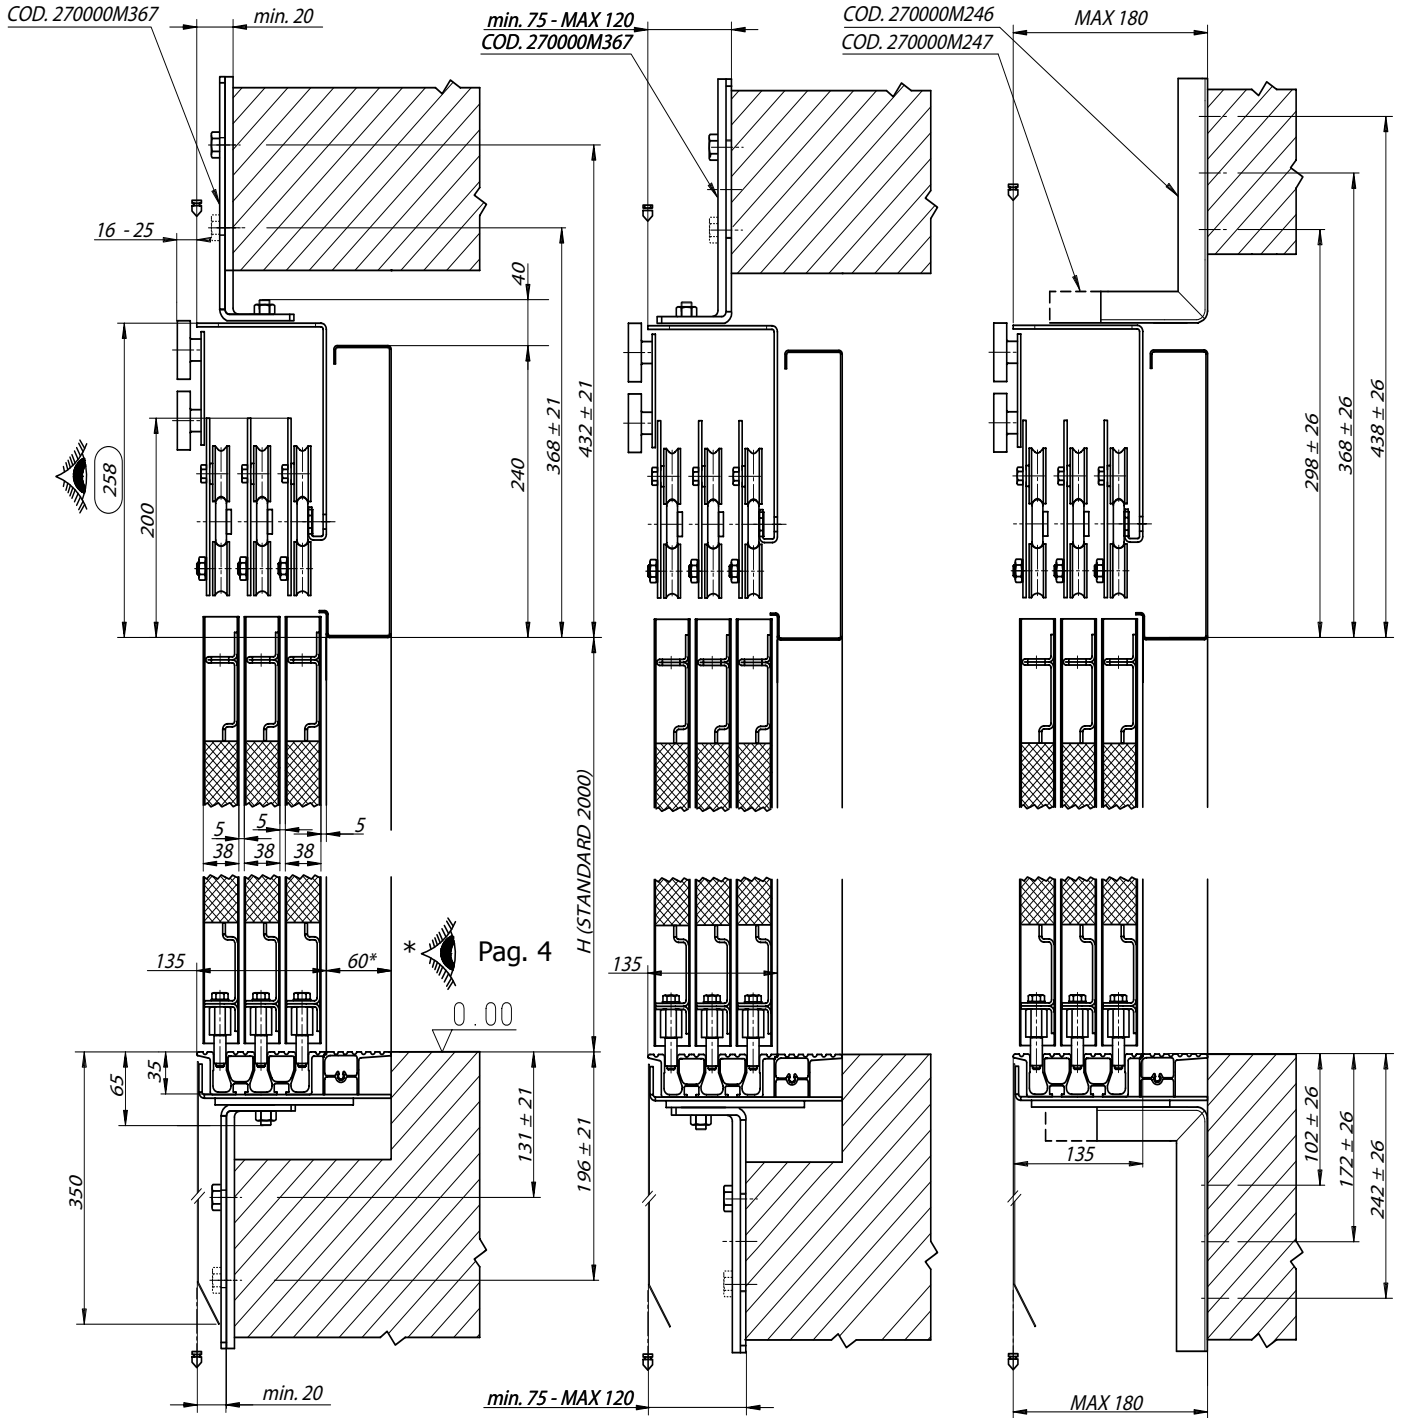

SIDE OVERALL DIMENSIONS, FIXING STANDARD

**A 600 - 1150
SMALL**