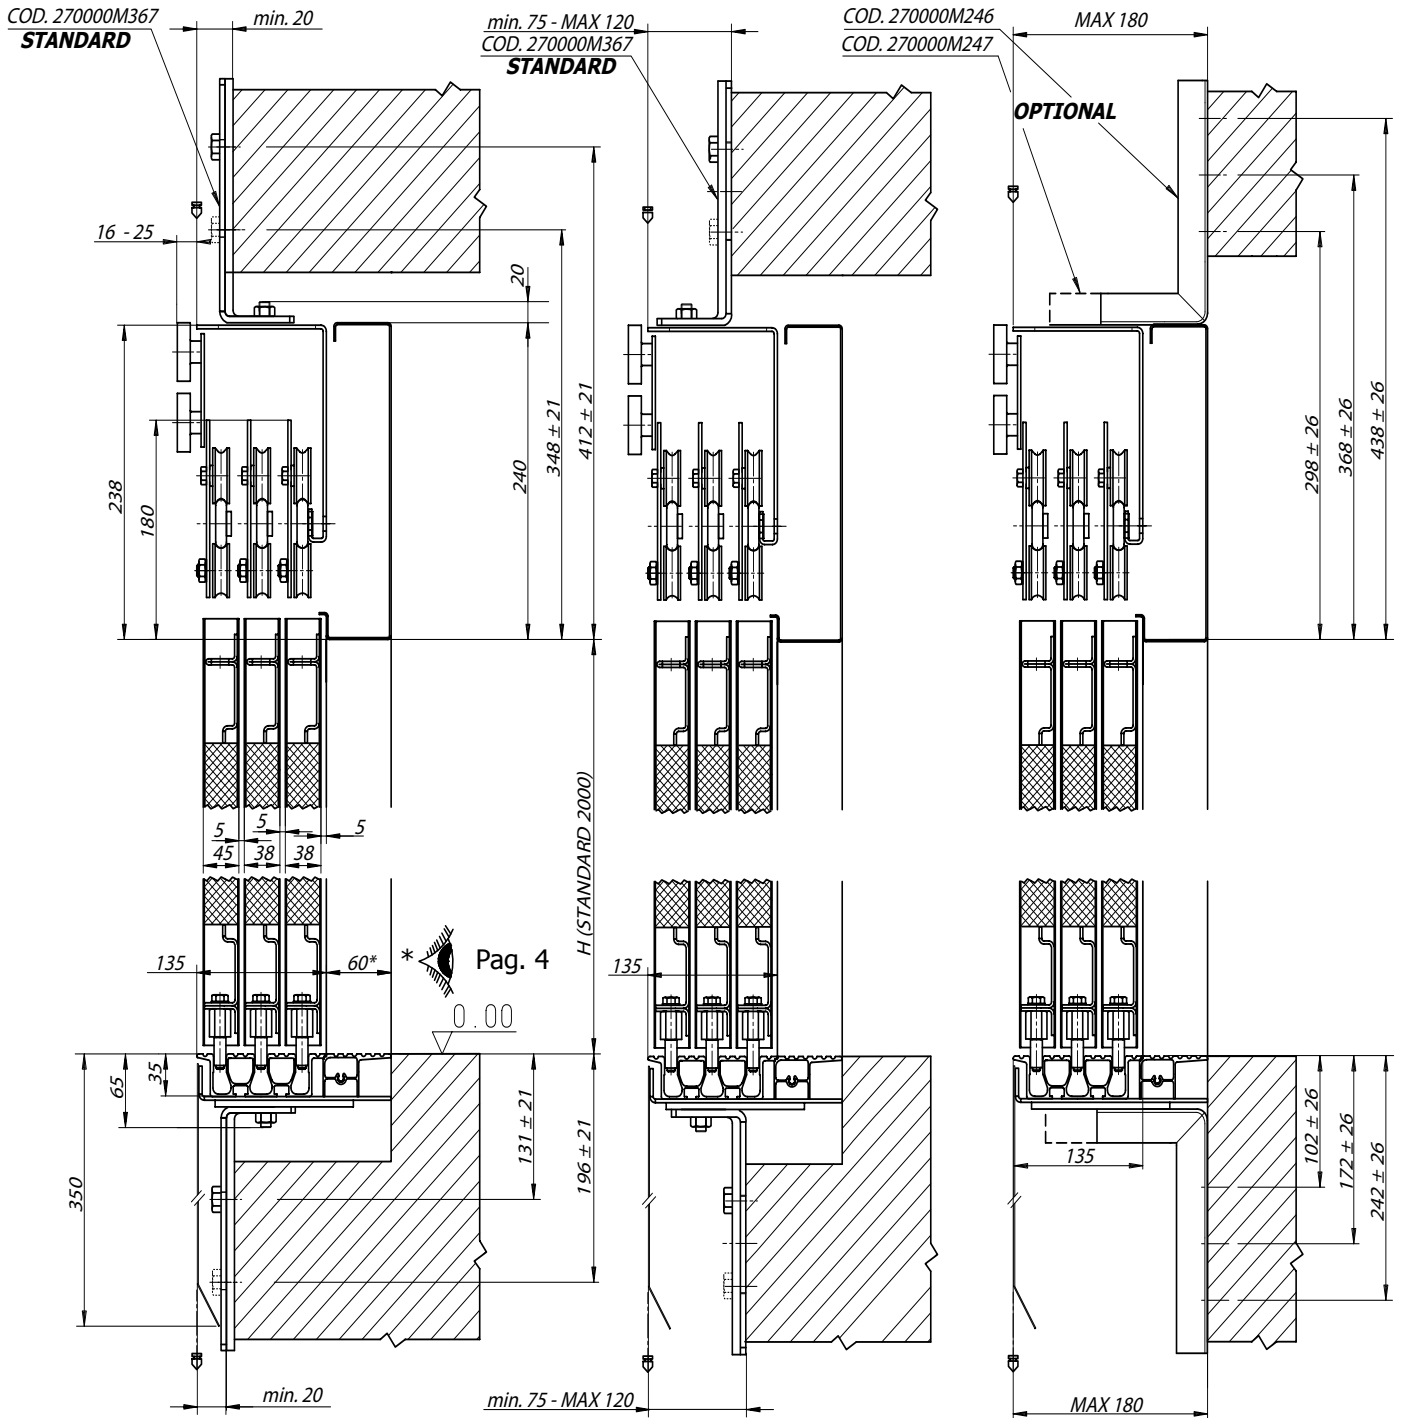

SIDE OVERALL DIMENSIONS, FIXING STANDARD