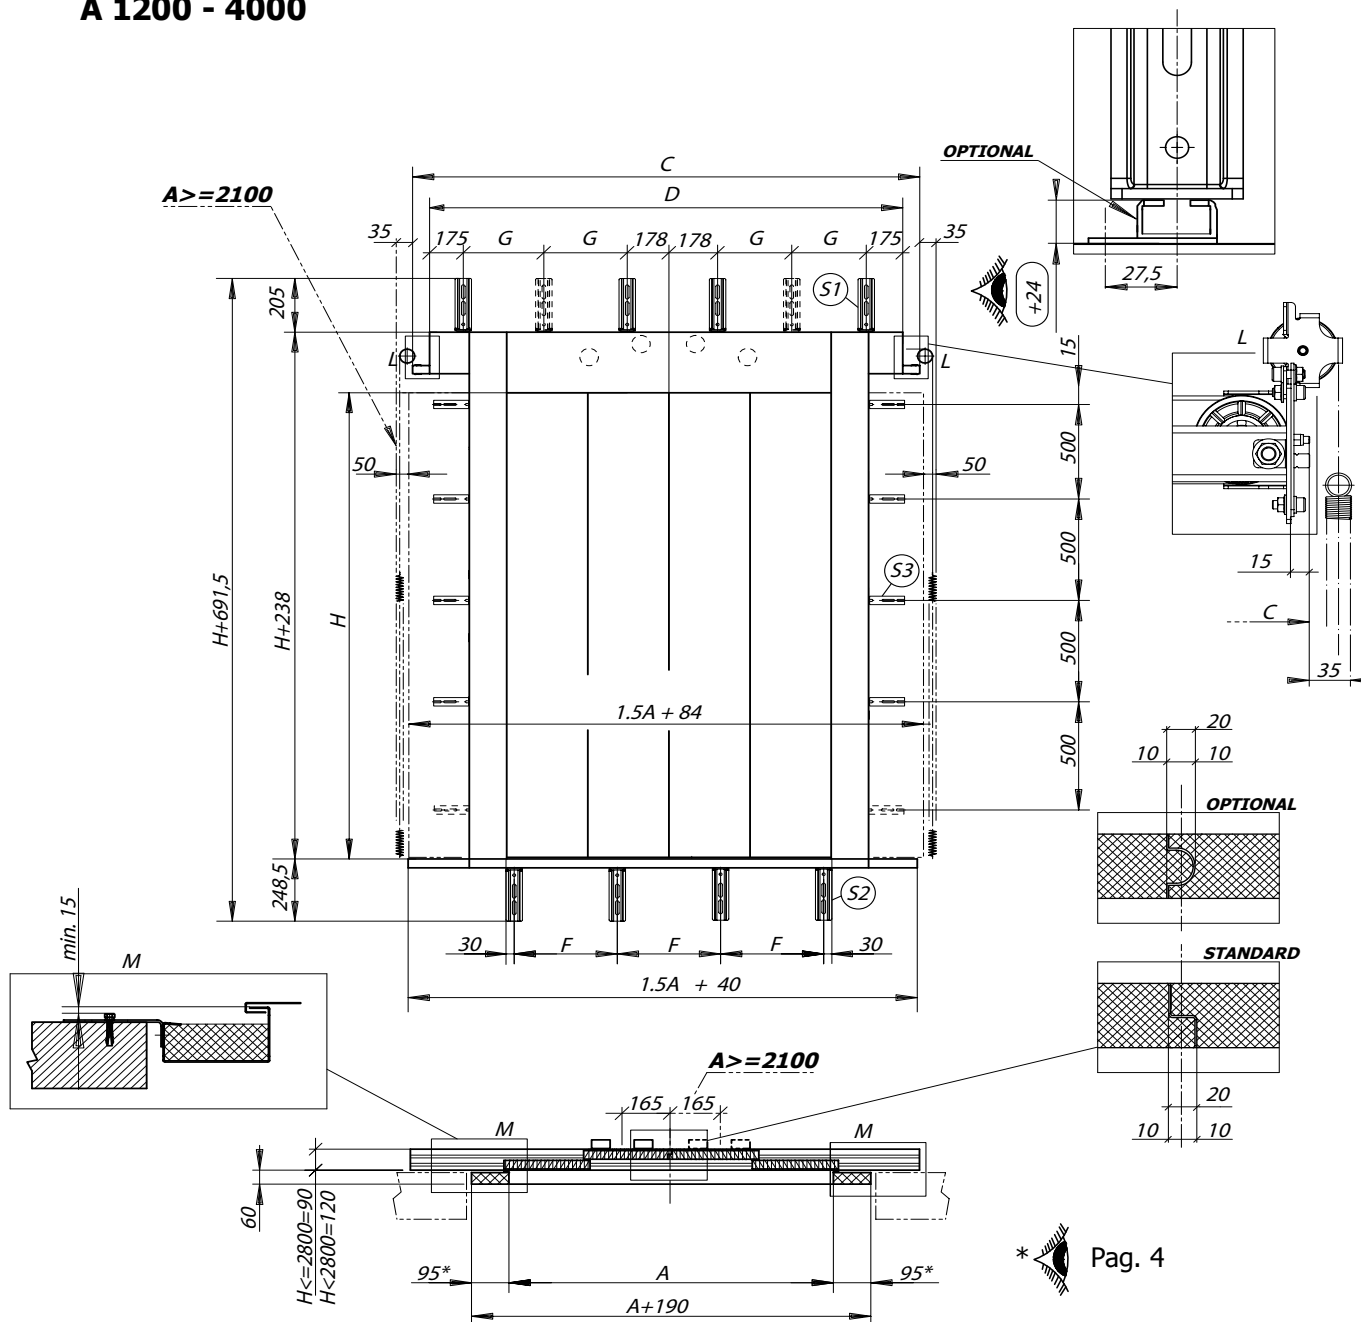

FRONT OVERALL DIMENSIONS

A 1200 - 4000

APPLUS N° 10/1657-1672

A	1200	1250	1300	1350	1400	1450	1500	1600	1700	1800	1900	2000	2100	2200	2300	2400	2500	2600	2700	2800	2900	3000	3100	3200	3300	3400	3500	3600	3700	3800	3900	4000
C	1918	1968	2018	2068	2202	2252	2302	2508	2608	2808	2908	3108	3208	3408	3508	3708	3808	4008	4108	4308	4408	4608	4708	4908	5008	5208	5308	5508	5608	5808	5908	6108
D	1496	1496	1880	1880	1880	1880	1880	1880	2470	2470	2470	2470	3070	3070	3070	3070	3670	3670	3670	3670	4270	4270	4270	4270	4870	4870	4870	4870	5470	5470	5470	5470
G	395	395	294	294	294	294	294	294	441	441	441	441	591	591	591	591	371	371	371	371	446	446	446	446	521	521	521	521	596	596	596	596
S1	NR.4				NR.6												NR.10															
F	380	396	413	430	447	347	360	385	410	435	368	388	408	428	448	390	406	423	440	391	405	420	434	448	405	418	430	443	404	416	427	438
S2	NR.4				NR.5					NR.6					NR.7				NR.8				NR.9				NR.10					

H	2000	2100	2200	2300	2400	2500	2600	2700	2800	2900	3000	
N°	NR.4			NR.5			NR.6					

Pag. 7-8