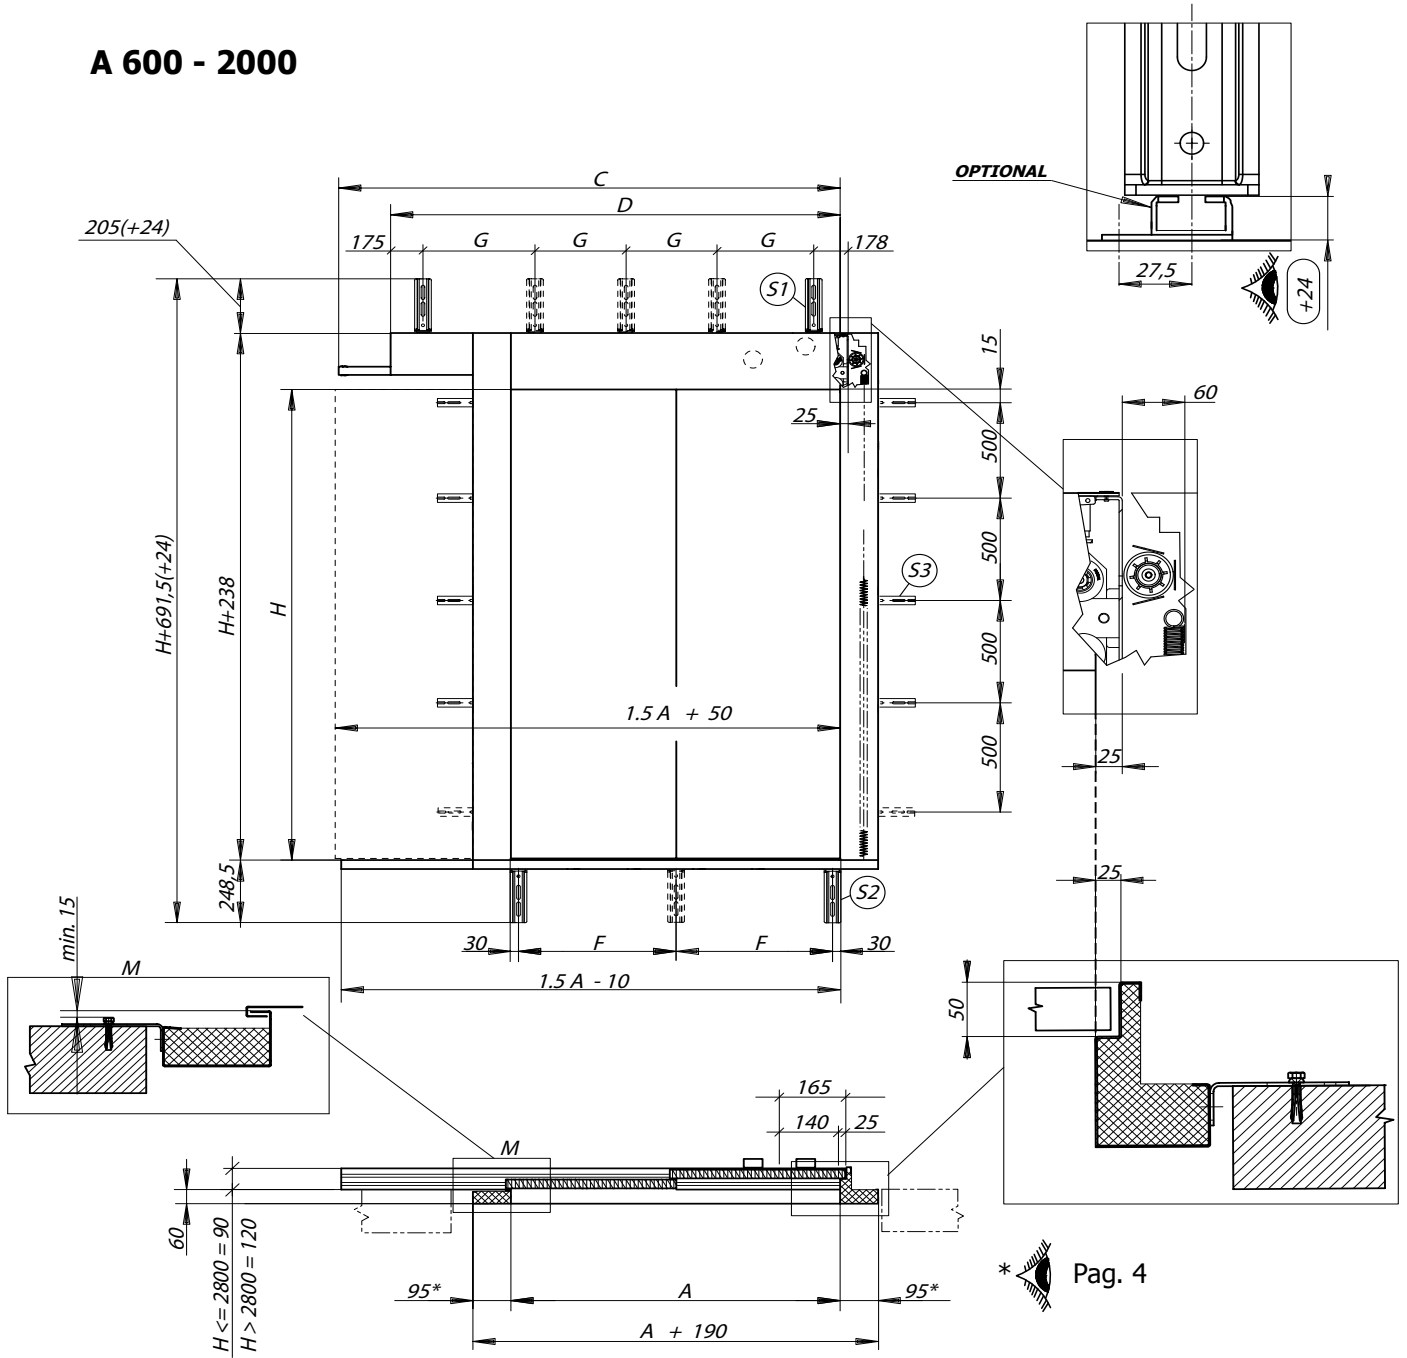

L2S /R-L

**A 500 - 550  
SMALL**

**SIDE OVERALL DIMENSIONS, FIXING WITH UNI STRUTS**

L2S /R-L

**A 500 - 550  
SMALL**

L2S

**FRONT OVERALL DIMENSIONS**

**A 600 - 2000**