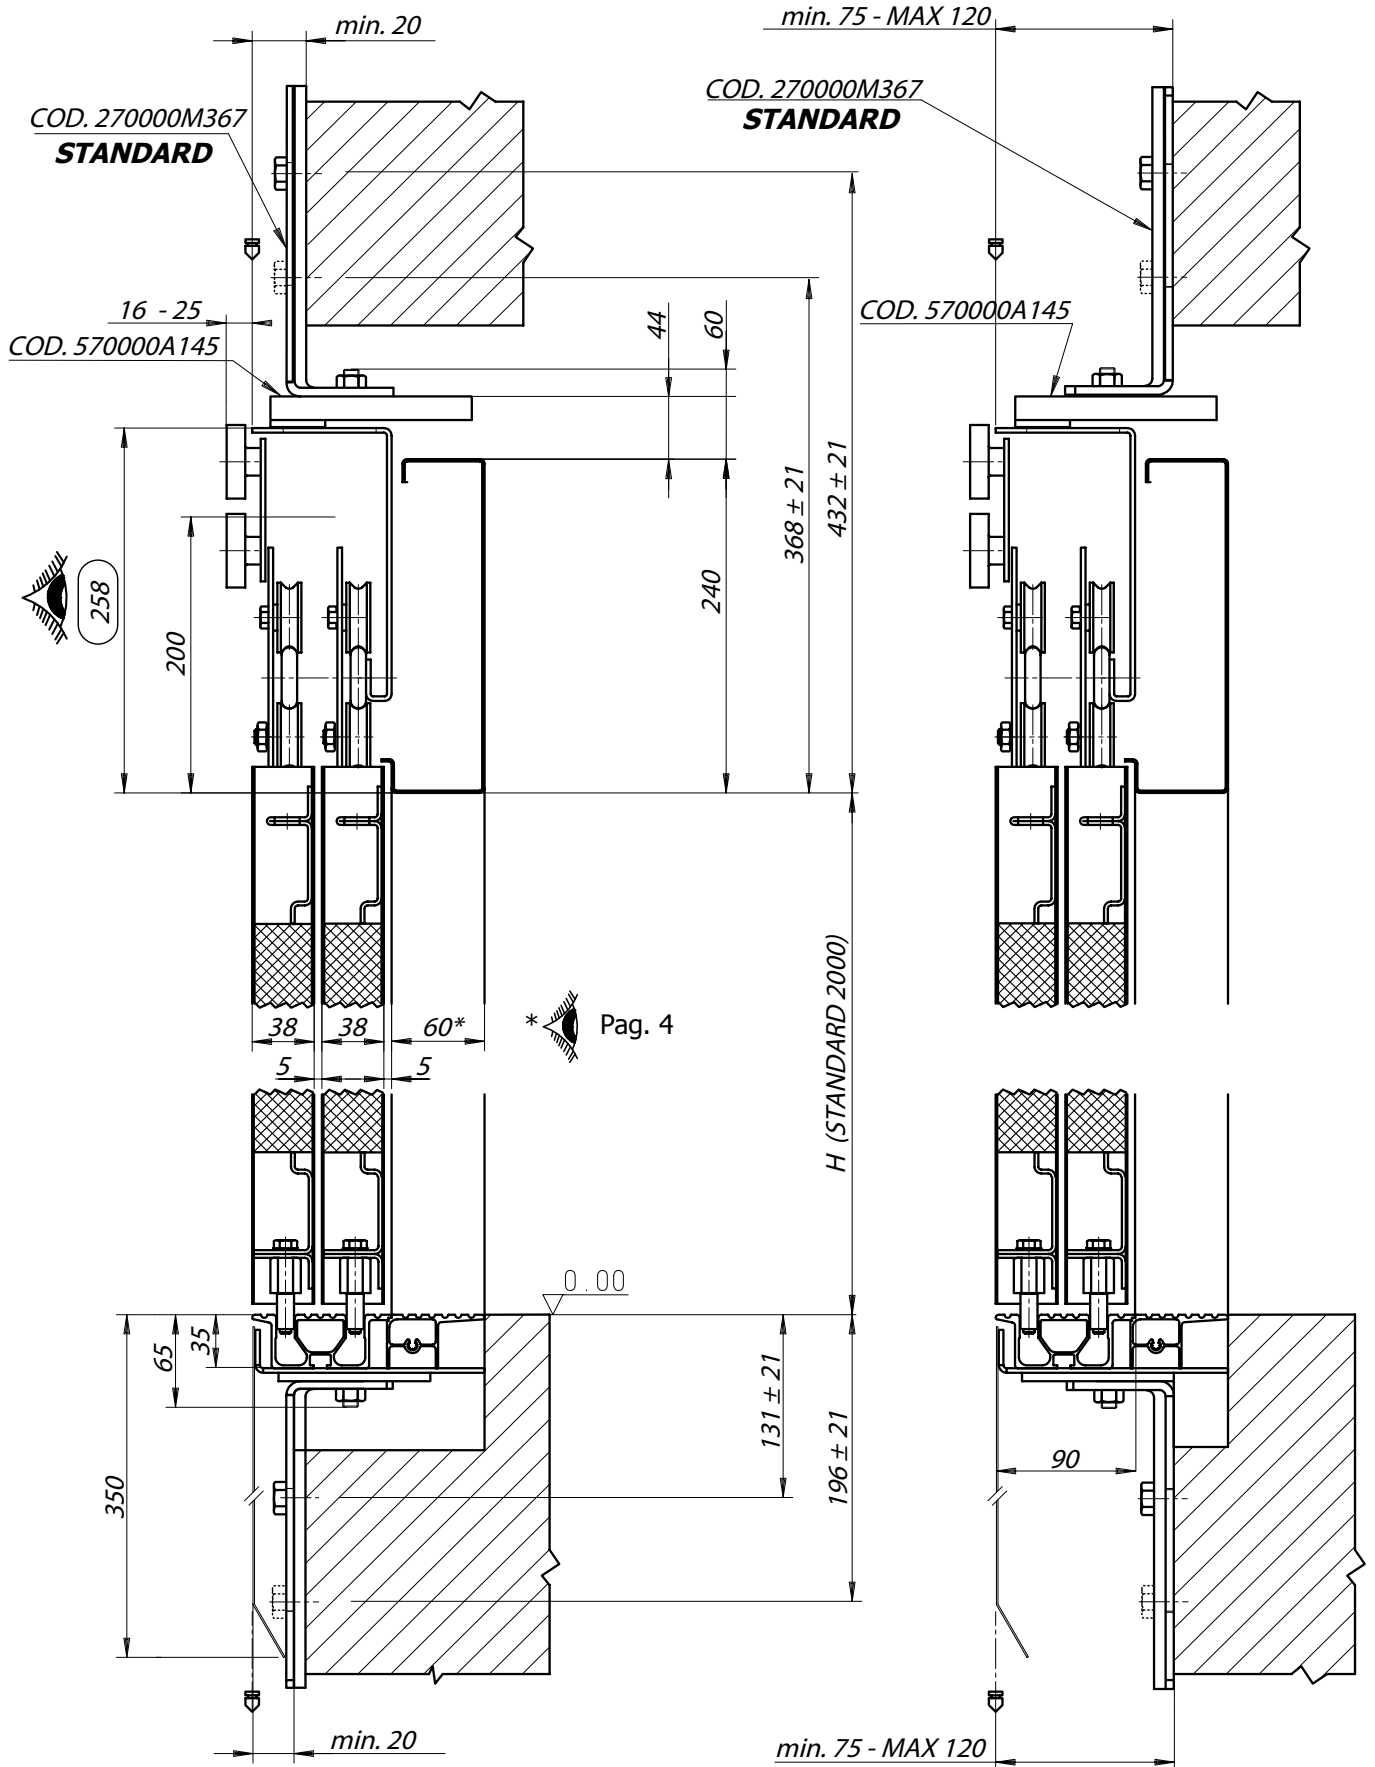

L2S /R-L

**A 500 - 550  
SMALL**

**SIDE OVERALL DIMENSIONS, FIXING WITH UNI STRUTS**

L2S /R-L

**A 500 - 550  
SMALL**

L2S

**FRONT OVERALL DIMENSIONS**

**A 600 - 2000**